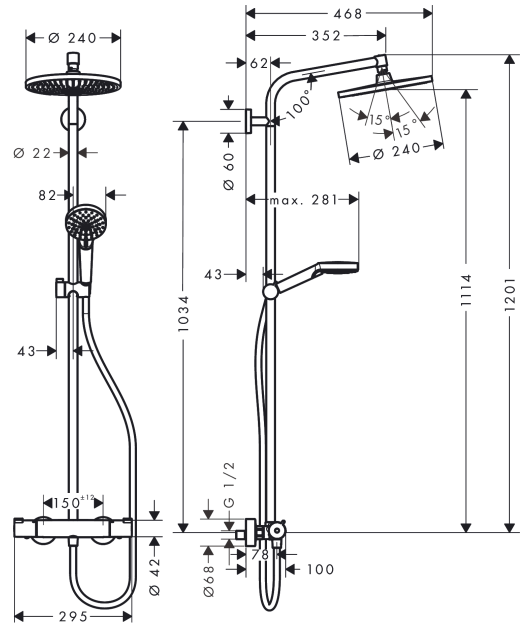

Crometta S
Showerpipe 240 1jet EcoSmart with thermostat
 Finish: **Chrome** Article Number: **27268000**

Description

product features

- consists of: hand shower, overhead shower, shower thermostat, shower hose, slider, shower bar
- overhead shower Crometta S 240
- shower head size overhead shower: 240 mm
- spray type overhead shower: Rain
- ball-joint: overhead shower angle adjustable
- hand shower holder inclination angle can be adjusted by 45°
- maximum flow rate at 3 bar: 7,6 l/min
- spray type hand shower: Rain, IntenseRain
- flow rate of hand shower at 3 bar: 7,6 l/min
- minimum flow pressure: 1 bar
- max. operating pressure: 10 bar
- pipe can be shortened in height
- shower bar diameter: 22 mm
- height-adjustable hand shower holder
- shower arm length overhead shower: 350 mm
- thermostat Ecostat 1001 CL
- safety stop at 40°C
- adjustable hot water limitation
- outlets controlled via turning handle
- suitable for continuous flow water heaters
- mounting type: exposed installation
- connection dimension DN15
- connection thread G ½
- centre distance 150 ± 12 mm
- intrinsically safe against backflow
- 2 functions

Technology

Crometta S
Showerpipe 240 1jet EcoSmart with thermostat
 Finish: **Chrome** Article Number: **27268000**

Product image

Scale drawing

Flowchart

Crometta S
Showerpipe 240 1jet EcoSmart with thermostat
 Finish: **Chrome** Article Number: **27268000**