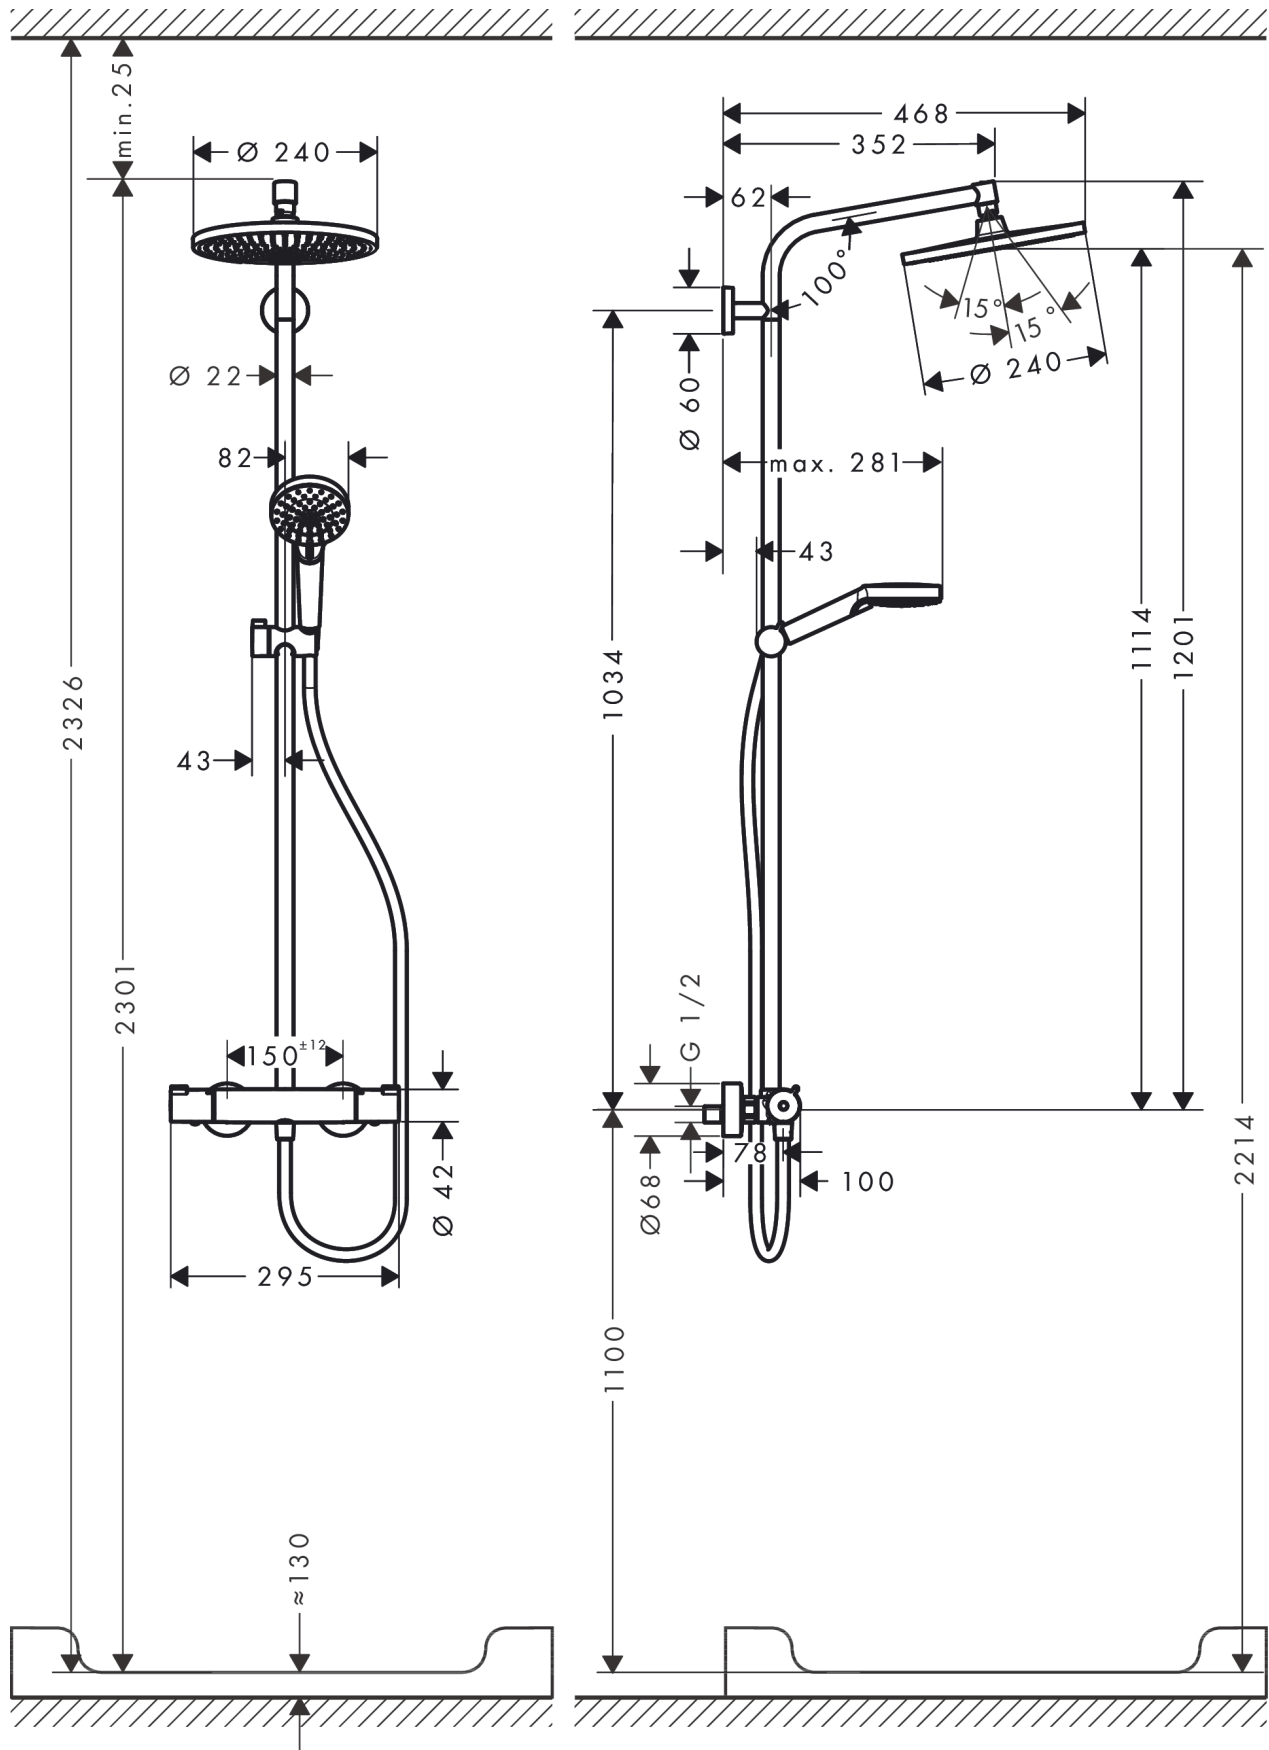

Crometta S
Showerpipe 240 1jet EcoSmart with thermostat
 Finish: **Chrome** Article Number: **27268000**

Description

product features

- consists of: hand shower, overhead shower, shower thermostat, shower hose, slider, shower bar
- overhead shower Crometta S 240
- shower head size overhead shower: 240 mm
- spray type overhead shower: Rain
- ball-joint: overhead shower angle adjustable
- hand shower holder inclination angle can be adjusted by 45°
- maximum flow rate at 3 bar: 7,6 l/min
- spray type hand shower: Rain, IntenseRain
- flow rate of hand shower at 3 bar: 7,6 l/min
- minimum flow pressure: 1 bar
- max. operating pressure: 10 bar
- pipe can be shortened in height
- shower bar diameter: 22 mm
- height-adjustable hand shower holder
- shower arm length overhead shower: 350 mm
- thermostat Ecostat 1001 CL
- safety stop at 40°C
- adjustable hot water limitation
- outlets controlled via turning handle
- suitable for continuous flow water heaters
- mounting type: exposed installation
- connection dimension DN15
- connection thread G ½
- centre distance 150 ± 12 mm
- intrinsically safe against backflow
- 2 functions

Technology

Crometta S
Showerpipe 240 1jet EcoSmart with thermostat
 Finish: **Chrome** Article Number: **27268000**

Product image

Scale drawing

Flowchart

Crometta S
Showerpipe 240 1jet EcoSmart with thermostat
 Finish: **Chrome** Article Number: **27268000**

Installation examples

Crometta S
Showerpipe 240 1jet EcoSmart with thermostat
 Finish: **Chrome** Article Number: **27268000**

Exploded Drawing

Year of production: >04/16

Crometta S
Showerpipe 240 1jet EcoSmart with thermostat
 Finish: **Chrome** Article Number: **27268000**