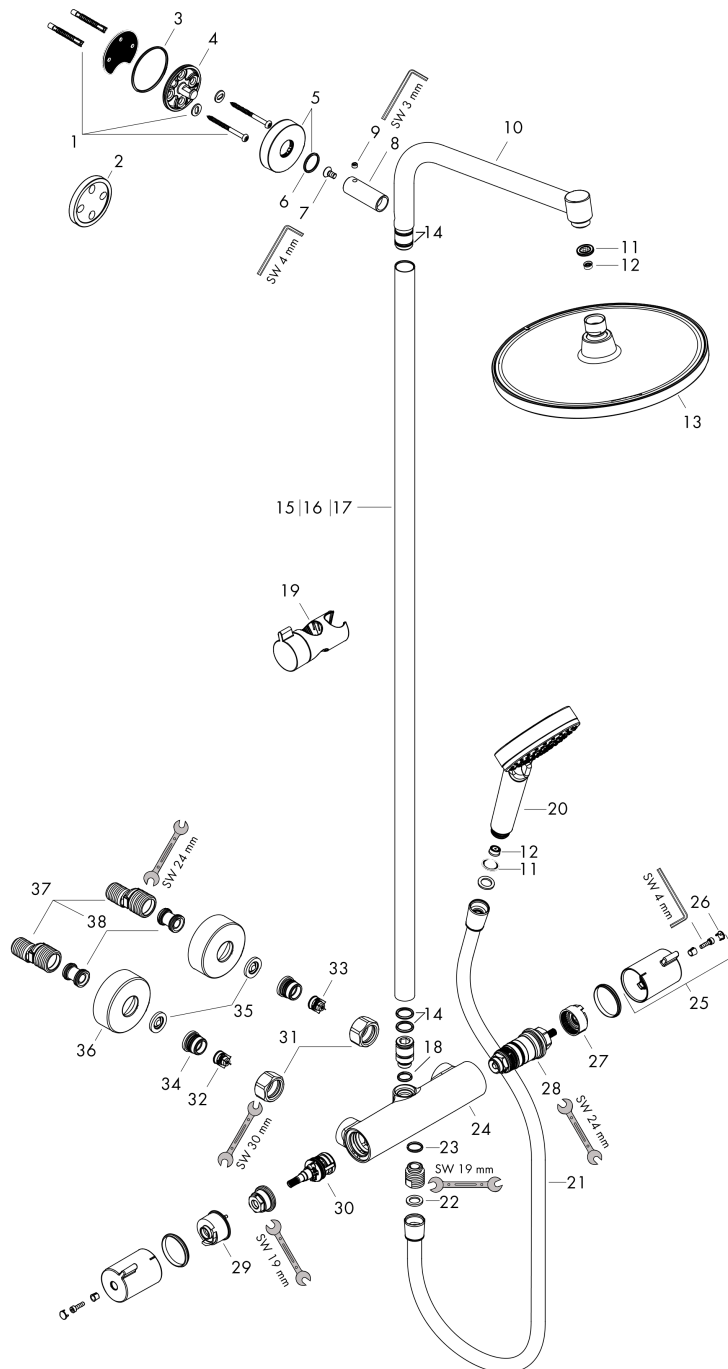

Crometta S
Showerpipe 240 1jet EcoSmart with thermostat
 Finish: **Chrome** Article Number: **27268000**

Description

product features

- consists of: hand shower, overhead shower, shower thermostat, shower hose, slider, shower bar
- overhead shower Crometta S 240
- shower head size overhead shower: 240 mm
- spray type overhead shower: Rain
- ball-joint: overhead shower angle adjustable
- hand shower holder inclination angle can be adjusted by 45°
- maximum flow rate at 3 bar: 7,6 l/min
- spray type hand shower: Rain, IntenseRain
- flow rate of hand shower at 3 bar: 7,6 l/min
- minimum flow pressure: 1 bar
- max. operating pressure: 10 bar
- pipe can be shortened in height
- shower bar diameter: 22 mm
- height-adjustable hand shower holder
- shower arm length overhead shower: 350 mm
- thermostat Ecostat 1001 CL
- safety stop at 40°C
- adjustable hot water limitation
- outlets controlled via turning handle
- suitable for continuous flow water heaters
- mounting type: exposed installation
- connection dimension DN15
- connection thread G ½
- centre distance 150 ± 12 mm
- intrinsically safe against backflow
- 2 functions

Installation examples

Crometta S
Showerpipe 240 1jet EcoSmart with thermostat
 Finish: **Chrome** Article Number: **27268000**

Exploded Drawing

Year of production: >04/16

Crometta S
Showerpipe 240 1jet EcoSmart with thermostat
 Finish: **Chrome** Article Number: **27268000**