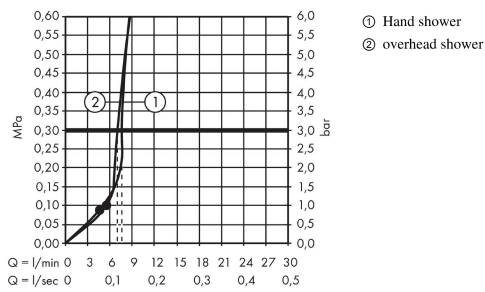

Crometta S
Showerpipe 240 1jet EcoSmart with thermostat
 Finish: **Chrome** Article Number: **27268000**

Description

product features

- consists of: hand shower, overhead shower, shower thermostat, shower hose, slider, shower bar
- overhead shower Crometta S 240
- shower head size overhead shower: 240 mm
- spray type overhead shower: Rain
- ball-joint: overhead shower angle adjustable
- hand shower holder inclination angle can be adjusted by 45°
- maximum flow rate at 3 bar: 7,6 l/min
- spray type hand shower: Rain, IntenseRain
- flow rate of hand shower at 3 bar: 7,6 l/min
- minimum flow pressure: 1 bar
- max. operating pressure: 10 bar
- pipe can be shortened in height
- shower bar diameter: 22 mm
- height-adjustable hand shower holder
- shower arm length overhead shower: 350 mm
- thermostat Ecostat 1001 CL
- safety stop at 40°C
- adjustable hot water limitation
- outlets controlled via turning handle
- suitable for continuous flow water heaters
- mounting type: exposed installation
- connection dimension DN15
- connection thread G ½
- centre distance 150 ± 12 mm
- intrinsically safe against backflow
- 2 functions

Technology

Crometta S
Showerpipe 240 1jet EcoSmart with thermostat
 Finish: **Chrome** Article Number: **27268000**

Product image

Scale drawing

Flowchart

Crometta S
Showerpipe 240 1jet EcoSmart with thermostat
 Finish: **Chrome** Article Number: **27268000**